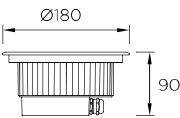

LED	RGB DMX					
	11W	490 lm	▼ 16°	04.01.2587		
				56	2	

INCLUDED

DIFFUSER FILTER 34°