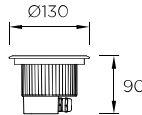

50000h L70 B30

±15°

1800Kg.

LED	RGB DMX					
6W	240 lm	▼ 25°	04.01.2583			
				81	12	

INCLUDED

DIFFUSER FILTER 45°

LED	RGB DMX					
CREE	6W	240 lm	▼ 25°	04.01.2585		
				55	4	

INCLUDED