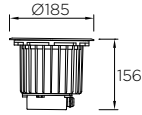

OX-Gea asymmetrisch

LED HUYS

COMFORT DUURZAAM ENERGIEZUINIG

® ⊕ IP67 IK10 4

BODY MAT INOX AISI 316

CA

INCL

100-240V

50-60Hz

DIF MAT GLA

50000h
L70 B30

3 MacAdam

360°

<40°C

1800Kg.

LED	3000K / CRI80			
CREE	17W	1785 lm	04.01.2606	
	4000K / CRI80			
	17W	1983 lm	04.01.2607	

53

INCLUDED

LED	3000K / CRI80			
CREE	24W	2696 lm	04.01.2610	
	4000K / CRI80			
	24W	2995 lm	04.01.2611	

54

INCLUDED

▲ Optical angle (04.01.2606)