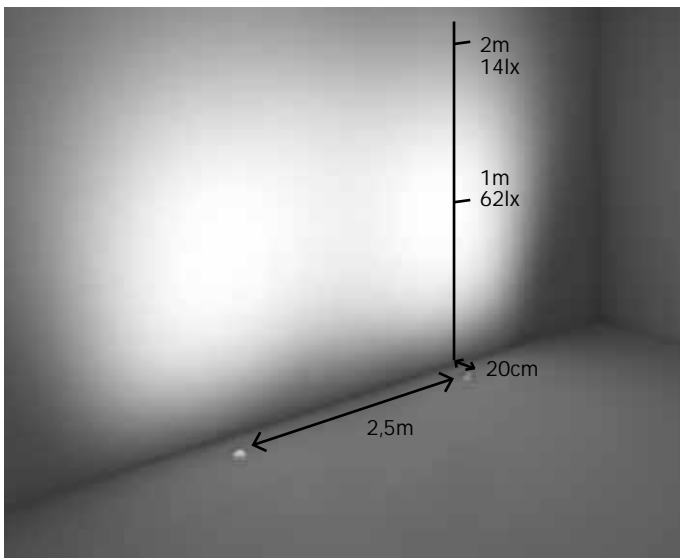

53

INCLUDED

LED	3000K / CRI80			
CREE	24W	2696 lm	<b>04.01.2610</b>	
	4000K / CRI80			
	24W	2995 lm	<b>04.01.2611</b>	

54

INCLUDED

▲ Optical angle (04.01.2606)

(04.01.2606)

(04.01.2610)