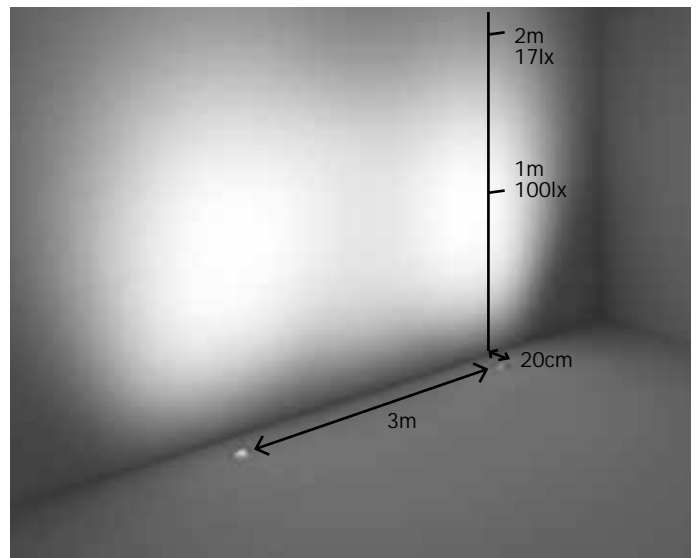

53

INCLUDED

LED	3000K / CRI80			
CREE	24W	2696 lm	<b>04.01.2610</b>	
	4000K / CRI80			
	24W	2995 lm	<b>04.01.2611</b>	

54

INCLUDED

▲ Optical angle (04.01.2606)

(04.01.2606)

(04.01.2610)