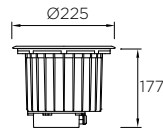

53

INCLUDED

LED	3000K / CRI80			
CREE	24W	2696 lm	<b>04.01.2610</b>	
	4000K / CRI80			
	24W	2995 lm	<b>04.01.2611</b>	

54

INCLUDED

▲ Optical angle (04.01.2606)

(04.01.2606)

(04.01.2610)